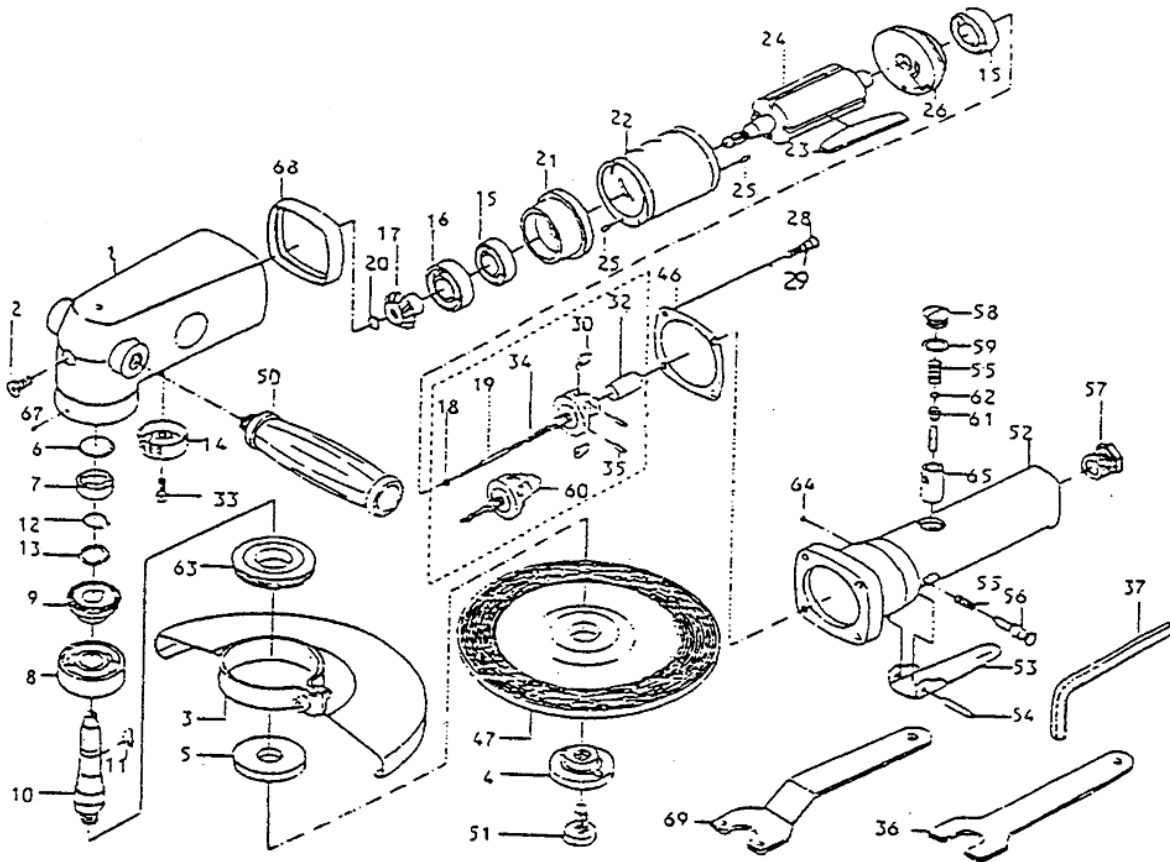

GP-0522 7" ANGLE GRINDER

www.air-allied.com.au

PARTS DESCRIPTION

<u>NO.</u>	<u>DESCRIPTION</u>
01.	BODY
02.	SCREW
03.	DISC COVER
04.	DISC NUT
05.	DISC RECEIVER
06.	SPACER
07.	BALL BEARING
08.	BALL BEARING
09.	BEVEL GEAR
10.	GEAR SHAFT
11.	KEY
12.	RETAINING RING
13.	SPRING WASHER
14.	EXHAUST DEFLECTOR
15.	BALL BEARING (2)
16.	BALL BEARING
17.	BEVEL PINION
18.	ADJUST NUT
19.	ADJUST SCREW
20.	RETAINING RING
21.	FRONT PLATE
22.	CYLINDER
23.	ROTOR BLADE (4)
24.	ROTOR
25.	SPRING PIN (2)
26.	REAR PLATE
28.	CAP SCREW (4)
29.	WASHER

PARTS DESCRIPTION

<u>NO.</u>	<u>DESCRIPTION</u>
30.	PENDULUM (8)
32.	PLUNGER
33.	SCREW
34.	SPRING
35.	SPRING PIN (2)
36.	STOP SPANNER
37.	ALLEN WRENCH
46.	GASKET
47.	DISC WHEEL
50.	DEAD HANDLE
51.	DISC STOP SCREW
52.	GOVERNOR CASE
53.	LEVER
54.	SPRING PIN (2)
55.	VALVE SPRING (2)
56.	SAFE LEVER
57.	HOSE ADAPTER
58.	VALVE SCREW
59.	"O" RING
60.	GOVERNOR ASSEMBLY
61.	VALVE PIN
62.	"O" RING
63.	NUT
64.	RETAINING RING
65.	VALVE BUSHING
67.	SCREW
68.	RUBBER
69.	DISC SPANNER