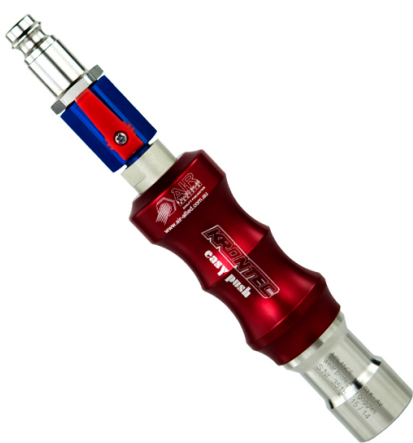

AIR LANCE "Easy Push" STUBBY c/w valve

Brand: **Krontec**

Product Code: **LL-03 K-AV**

AIR LANCE "Easy Push" STUBBY c/w valve

NEW SHORT "Stubby" VERSION of the LL-03 Lance complete with Ball Valve. This was created out of requests by our customers who required a short lance to be able to disconnect the Air or Nitrogen supply line, keep the short lance connected, and then be able to slowly and safely lower the vehicle. Again we have listened and delivered a premium product to do exactly what you need!

This along with this lance the LL-03 "Standard" Lance is by far the most practical and durable air lance "Wand" for motorsport. Made in Germany to strict quality standards our range of lances are standard on all Porsche Carrera Cup cars, along with many other products we distribute, including air jacks, car valves and quick connect steering couplers etc...

This lance fits the LL-12 and LL-13 nipples, plus the LL-16 and LL-16PLUS car valves.

We are sure our competitive prices will ensure you get the best products at the best prices.

Specifications

Overall Length	205 (mm)
----------------	----------