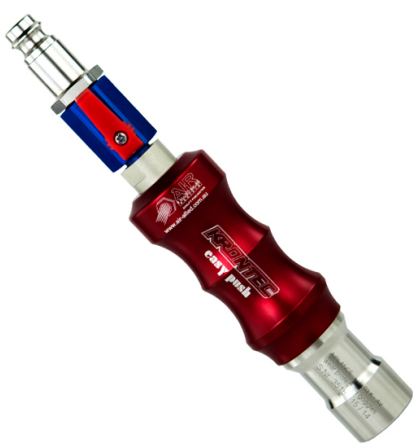

AIR LANCE "Easy Push" STUBBY c/w valve

Brand: **Krontec**

Product Code: **LL-03 K-AV**

AIR LANCE "Easy Push" STUBBY c/w valve

NEW SHORT "Stubby" VERSION of the LL-03 Lance complete with Ball Valve. This was created out of requests by our customers who required a short lance to be able to disconnect the Air or Nitrogen supply line, keep the short lance connected, and then be able to slowly and safely lower the vehicle. Again we have listened and delivered a premium product to do exactly what you need!

This along with this lance the LL-03 "Standard" Lance is by far the most practical and durable air lance "Wand" for motorsport. Made in Germany to strict quality standards our range of lances are standard on all Porsche Carrera Cup cars, along with many other products we distribute, including air jacks, car valves and quick connect steering couplers etc...

This lance fits the LL-12 and LL-13 nipples, plus the LL-16 and LL-16PLUS car valves.

We are sure our competitive prices will ensure you get the best products at the best prices.

Specifications

Overall Length	205 (mm)
----------------	----------