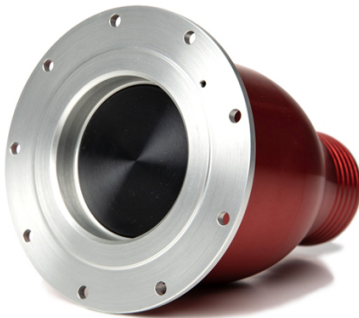

Pitstop Tools Pty Ltd

1/50 Success St
Acacia Ridge QLD 4110

+61 7 2103 5955

websales@pitstoptools.com.au

PITSTOP
TOOLS

REDHEAD RECEIVER, REMOTE MOUNT, 9 BOLT 2

Brand: **Red Head**

Product Code: **PP20FRMAL**

REDHEAD RECEIVER, REMOTE MOUNT, 9 BOLT 2

2" Remote Mount FIA Female Dry Break Valve.

This female receiver (receptacle) valve mounts on your vehicle, usually taking the place of a fender-mounted filler. The anodized Billet machined aluminum body (bulb) can be clamped into 2.25 inch ID rubber hose (sold separately).

PP20 Remote Mount Receiver with 4.0 inch bolt circle diameter. 9 Hole configuration designed for #10 attachment fasteners. Flows approximately 2 gallons per second when connected to the Redhead PP20M Male Probe Push-Pull Refueling Valve (PP20M sold separately).