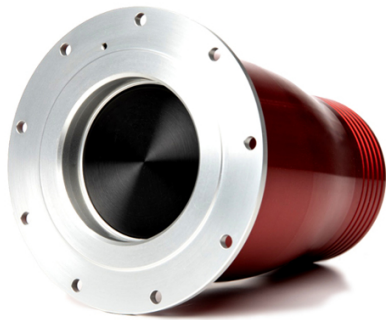

Pitstop Tools Pty Ltd

1/50 Success St
Acacia Ridge QLD 4110

+61 7 2103 5955

websales@pitstoptools.com.au

PITSTOP
TOOLS

REDHEAD RECEIVER, REMOTE MOUNT, 9 BOLT 3

Brand: **Red Head**

Product Code: **PP20FRMAL-3**

REDHEAD RECEIVER, REMOTE MOUNT, 9 BOLT 3

This 2" female receptacle valve mounts on your vehicle, usually taking the place of a fender-mounted filler. The anodized Billet machined aluminum body (bulb) can be clamped into 3 inch ID rubber hose (sold separately).

Flows approximately 2 gallons per second when connected to the Redhead PP20M Male Probe Push-Pull Refueling Valve (PP20M sold separately).

PP20 Series Remote Mount Receiver with 4.0 inch bolt circle diameter. 9 Hole configuration designed for #10 attachment fasteners.