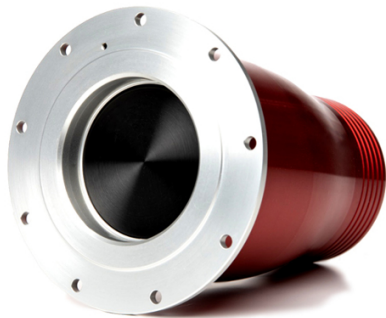

Pitstop Tools Pty Ltd

1/50 Success St
Acacia Ridge QLD 4110

+61 7 2103 5955

websales@pitstoptools.com.au

PITSTOP
TOOLS

REDHEAD RECEIVER, REMOTE MOUNT, 9 BOLT 3

Brand: **Red Head**

Product Code: **PP20FRMAL-3**

REDHEAD RECEIVER, REMOTE MOUNT, 9 BOLT 3

This 2" female receptacle valve mounts on your vehicle, usually taking the place of a fender-mounted filler. The anodized Billet machined aluminum body (bulb) can be clamped into 3 inch ID rubber hose (sold separately).

Flows approximately 2 gallons per second when connected to the Redhead PP20M Male Probe Push-Pull Refueling Valve (PP20M sold separately).

PP20 Series Remote Mount Receiver with 4.0 inch bolt circle diameter. 9 Hole configuration designed for #10 attachment fasteners.