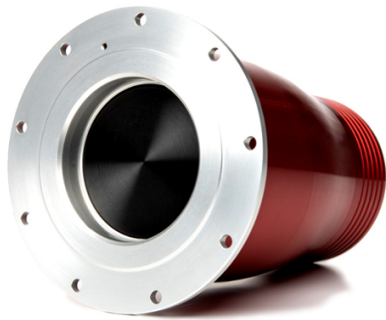

## REDHEAD RECEIVER, REMOTE MOUNT, 9 BOLT 3

Brand: **Red Head**

Product Code: **PP20FRMAL-3**

### REDHEAD RECEIVER, REMOTE MOUNT, 9 BOLT 3

This 2" female receptacle valve mounts on your vehicle, usually taking the place of a fender-mounted filler. The anodized Billet machined aluminum body (bulb) can be clamped into 3 inch ID rubber hose (sold separately).

Flows approximately 2 gallons per second when connected to the Redhead PP20M Male Probe Push-Pull Refueling Valve (PP20M sold separately).

PP20 Series Remote Mount Receiver with 4.0 inch bolt circle diameter. 9 Hole configuration designed for #10 attachment fasteners.