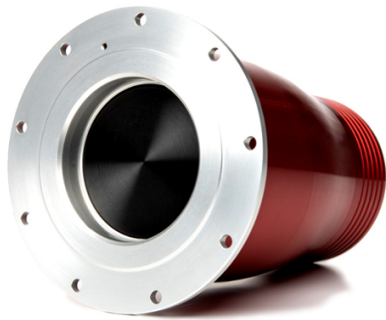

Pitstop Tools Pty Ltd

23 Precision Street
Salisbury QLD 4107

+61 7 2103 5955

websales@pitstoptools.com.au

PITSTOP
TOOLS

REDHEAD RECEIVER, REMOTE MOUNT, 9 BOLT 3

Brand: **Red Head**

Product Code: **PP20FRMAL-3**

REDHEAD RECEIVER, REMOTE MOUNT, 9 BOLT 3

This 2" female receptacle valve mounts on your vehicle, usually taking the place of a fender-mounted filler. The anodized Billet machined aluminum body (bulb) can be clamped into 3 inch ID rubber hose (sold separately).

Flows approximately 2 gallons per second when connected to the Redhead PP20M Male Probe Push-Pull Refueling Valve (PP20M sold separately).

PP20 Series Remote Mount Receiver with 4.0 inch bolt circle diameter. 9 Hole configuration designed for #10 attachment fasteners.