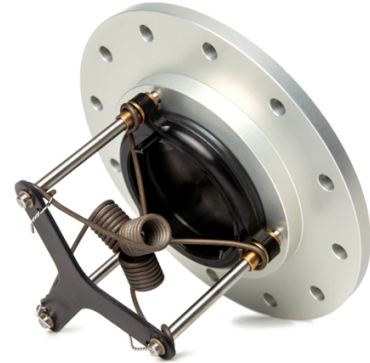

## REDHEAD RECEIVER, TANK MOUNT, 12 BOLT

Brand: **Red Head**

Product Code: **PP20FTM-AT**

### REDHEAD RECEIVER, TANK MOUNT, 12 BOLT

This 2" FIA Tank Mount FIA Female Dry Break Valve receiver (receptacle) valve mounts directly in the top of your fuel cell, eliminating the need for a remote feed hose (there is no provision for adding a remote feed hose).

PP20 Tank Mount Receiver with 4.0 inch bolt circle diameter. 12 Hole configuration designed for #10 attachment fasteners.

Flows approximately 2 gallons per second when connected to the Redhead PP20M Male Probe Push-Pull Refueling Valve (PP20M sold separately).

This product uses a new Viton seal material that is compatible with gasoline, ethanol, E85, methanol, alcohol blends (virtually every fuel except nitromethane).

User serviceable with RRK Seal Kit, gasoline and ethanol compatible.