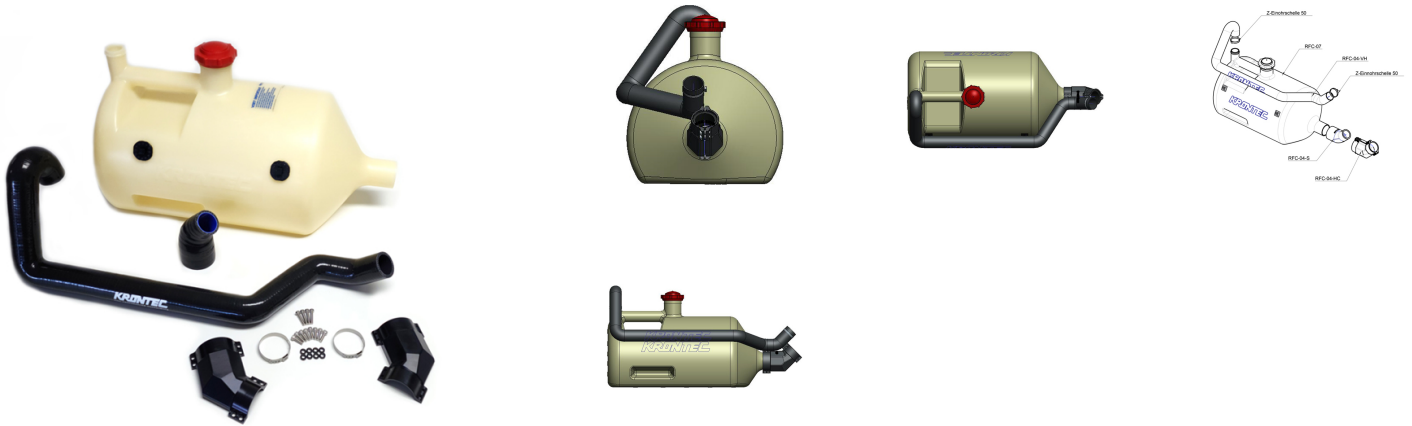

## RFC-89 ANGLED 45° COUPLING KIT c/wbottle

Brand: **Krontec**

Product Code: **RFC-04**

### RFC-89 ANGLED 45° COUPLING KIT c/wbottle

This conversion kit contains ALL required parts to allow you to convert your Krontec RFC-88K or RFC-89K coupler to have a 45° angle on the coupler from the bottle and INCLUDES THE BOTTLE.

Refer to image.

\*Grease and tools for the conversion are NOT included\*