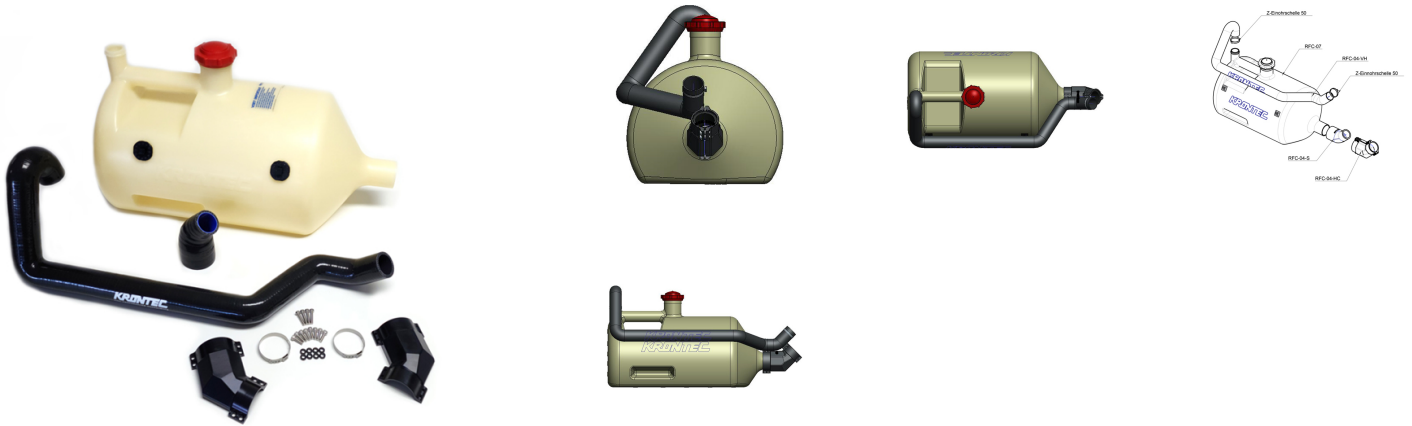

RFC-89 ANGLED 45° COUPLING KIT c/wbottle

Brand: **Krontec**

Product Code: **RFC-04**

RFC-89 ANGLED 45° COUPLING KIT c/wbottle

This conversion kit contains ALL required parts to allow you to convert your Krontec RFC-88K or RFC-89K coupler to have a 45° angle on the coupler from the bottle and INCLUDES THE BOTTLE.

Refer to image.

Grease and tools for the conversion are NOT included