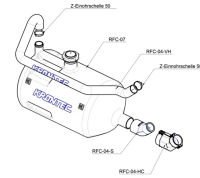

RFC-89 ANGLED 45° COUPLING KIT c/wbottle

Brand: **Krontec**

Product Code: **RFC-04**

RFC-89 ANGLED 45° COUPLING KIT c/wbottle

This conversion kit contains ALL required parts to allow you to convert your Krontec RFC-88K or RFC-89K coupler to have a 45° angle on the coupler from the bottle and INCLUDES THE BOTTLE.

Refer to image.

Grease and tools for the conversion are NOT included