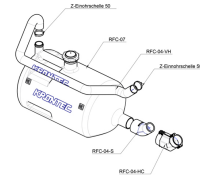

## RFC-89 ANGLED 45° COUPLING KIT c/wbottle

Brand: **Krontec**

Product Code: **RFC-04**

## RFC-89 ANGLED 45° COUPLING KIT c/wbottle

This conversion kit contains ALL required parts to allow you to convert your Krontec RFC-88K or RFC-89K coupler to have a 45° angle on the coupler from the bottle and INCLUDES THE BOTTLE.