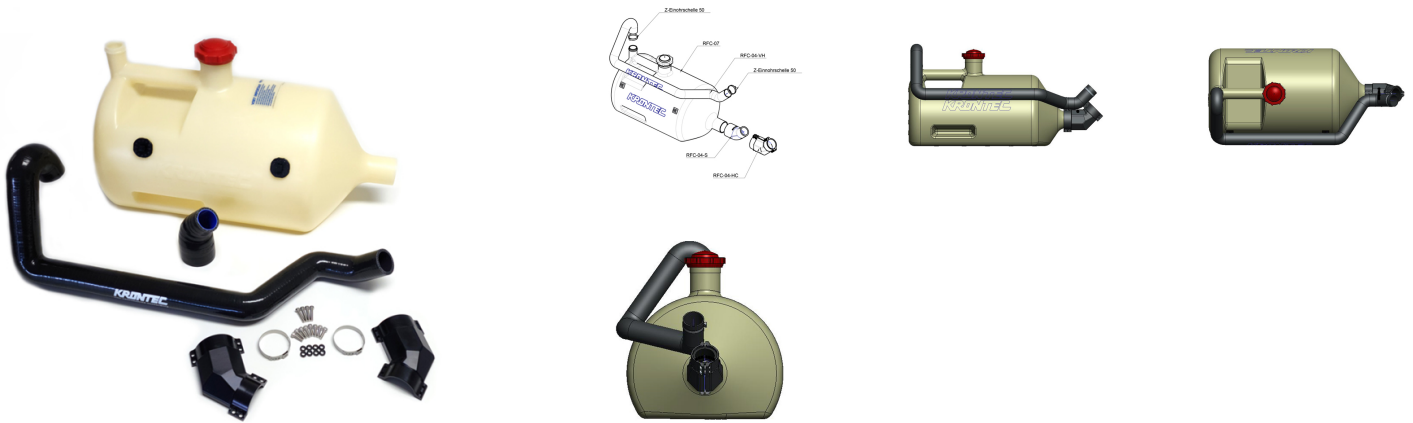

## RFC-89 ANGLED 45° COUPLING KIT c/wbottle

Brand: **Krontec**

Product Code: **RFC-04**

### RFC-89 ANGLED 45° COUPLING KIT c/wbottle

This conversion kit contains ALL required parts to allow you to convert your Krontec RFC-88K or RFC-89K coupler to have a 45° angle on the coupler from the bottle and INCLUDES THE BOTTLE.