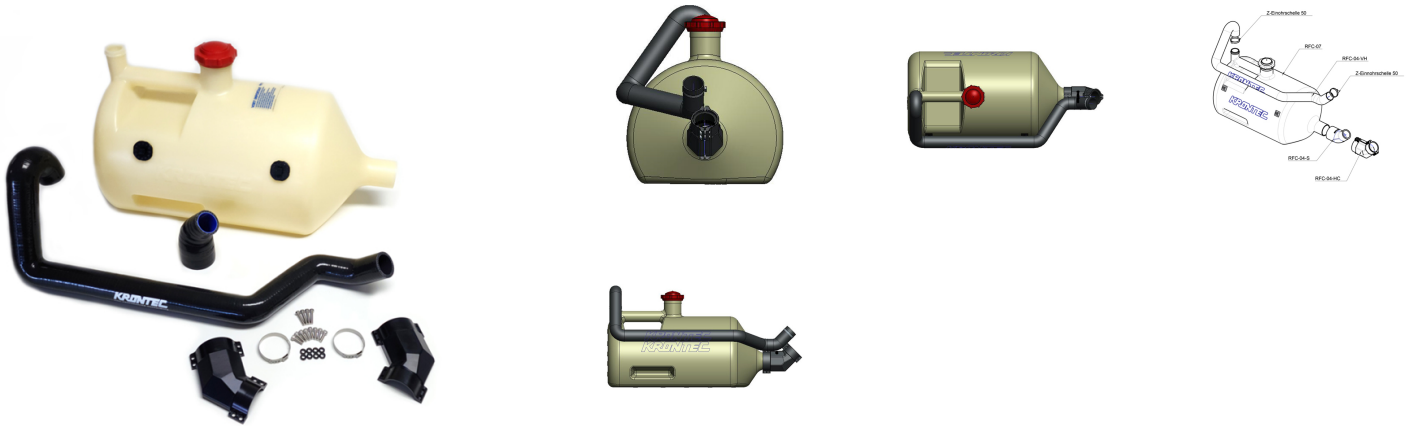

RFC-89 ANGLED 45° COUPLING KIT c/wbottle

Brand: **Krontec**

Product Code: **RFC-04**

RFC-89 ANGLED 45° COUPLING KIT c/wbottle

This conversion kit contains ALL required parts to allow you to convert your Krontec RFC-88K or RFC-89K coupler to have a 45° angle on the coupler from the bottle and INCLUDES THE BOTTLE.

Refer to image.

Grease and tools for the conversion are NOT included