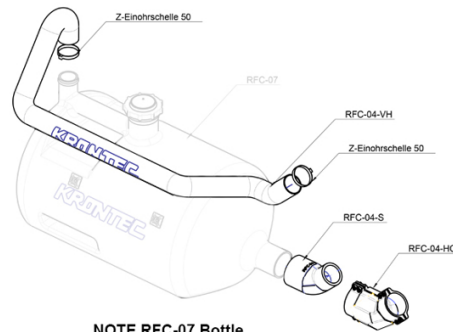

45° CONVERSION KIT REFUELLING BOTTLE

Brand: **Krontec**

Product Code: **RFC-04-CONV-KIT**

**NOTE RFC-07 Bottle
NOT included in this Kit**

45° CONVERSION KIT REFUELLING BOTTLE

This conversion kit contains ALL required parts to allow you to convert your Krontec RFC-88-K & RFC-89-K or straight bottle to have a 45° angle on the coupler from the bottle.

Refer to image.

Bottle and bottle cap parts, grease and tools for the conversion are NOT included