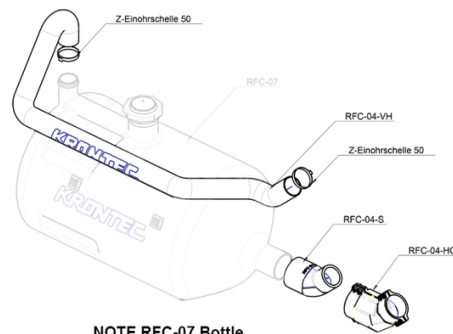

## 45° CONVERSION KIT REFUELLING BOTTLE

Brand: **Krontec**

Product Code: **RFC-04-CONV-KIT**

**NOTE RFC-07 Bottle  
NOT included in this Kit**

## 45° CONVERSION KIT REFUELLING BOTTLE

This conversion kit contains ALL required parts to allow you to convert your Krontec RFC-88-K & RFC-89-K or straight bottle to have a 45° angle on the coupler from the bottle.

Refer to image.

\*Bottle and bottle cap parts, grease and tools for the conversion are NOT included\*