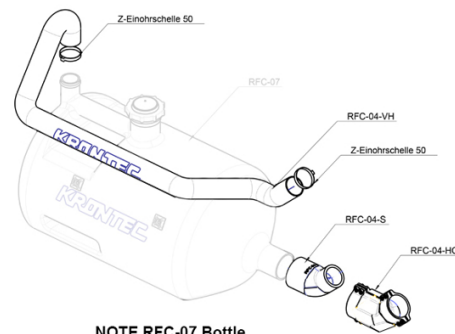

45° CONVERSION KIT REFUELLING BOTTLE

Brand: **Krontec**

Product Code: **RFC-04-CONV-KIT**

45° CONVERSION KIT REFUELLING BOTTLE

This conversion kit contains ALL required parts to allow you to convert your Krontec RFC-88-K & RFC-89-K or straight bottle to have a 45° angle on the coupler from the bottle.

Refer to image.

Bottle and bottle cap parts, grease and tools for the conversion are NOT included