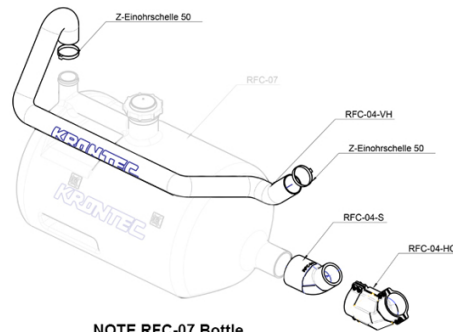

45° CONVERSION KIT REFUELLING BOTTLE

Brand: **Krontec**

Product Code: **RFC-04-CONV-KIT**

45° CONVERSION KIT REFUELLING BOTTLE

This conversion kit contains ALL required parts to allow you to convert your Krontec RFC-88-K & RFC-89-K or straight bottle to have a 45° angle on the coupler from the bottle.

Refer to image.

Bottle and bottle cap parts, grease and tools for the conversion are NOT included