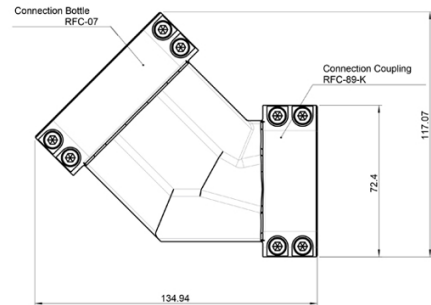

RFC CLAMP 45° (BOTTLE COUPLING)

Brand: **Krontec**

Product Code: **RFC-04-HC**

RFC CLAMP 45° (BOTTLE COUPLING)

This is the 45 Degree hose clamp/coupling set used on the RFC-89-K-FL-45 45° Krontec refuelling bottle and all 45° variants. This part includes the screws and the spacers.

Refer to image.

Attachments

[RFC-04-HC Installation Instructions](#)