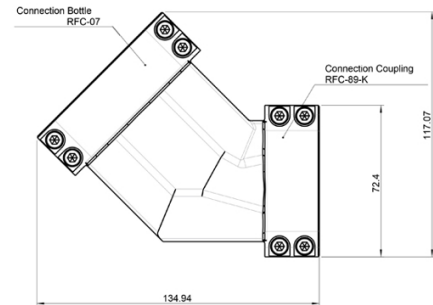

## RFC CLAMP 45° (BOTTLE COUPLING)

Brand: **Krontec**

Product Code: **RFC-04-HC**

### RFC CLAMP 45° (BOTTLE COUPLING)

This is the 45 Degree hose clamp/coupling set used on the RFC-89-K-FL-45 45° Krontec refuelling bottle and all 45° variants. This part includes the screws and the spacers.