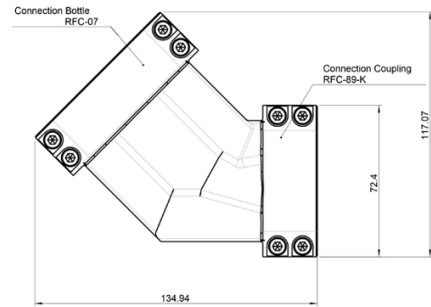

RFC CLAMP 45° (BOTTLE COUPLING)

Brand: **Krontec**

Product Code: **RFC-04-HC**

RFC CLAMP 45° (BOTTLE COUPLING)

This is the 45 Degree hose clamp/coupling set used on the RFC-89-K-FL-45 45° Krontec refuelling bottle and all 45° variants. This part includes the screws and the spacers.

Refer to image.

Attachments

[RFC-04-HC Installation Instructions](#)