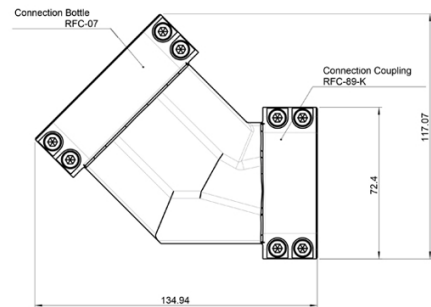

## RFC CLAMP 45° (BOTTLE COUPLING)

Brand: **Krontec**

Product Code: **RFC-04-HC**

### RFC CLAMP 45° (BOTTLE COUPLING)

This is the 45 Degree hose clamp/coupling set used on the RFC-89-K-FL-45 45° Krontec refuelling bottle and all 45° variants. This part includes the screws and the spacers.