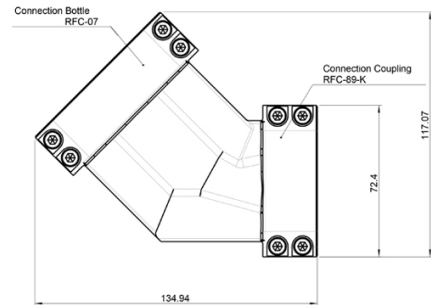

## RFC CLAMP 45° (BOTTLE COUPLING)

Brand: **Krontec**

Product Code: **RFC-04-HC**

### RFC CLAMP 45° (BOTTLE COUPLING)

This is the 45 Degree hose clamp/coupling set used on the RFC-89-K-FL-45 45° Krontec refuelling bottle and all 45° variants. This part includes the screws and the spacers.