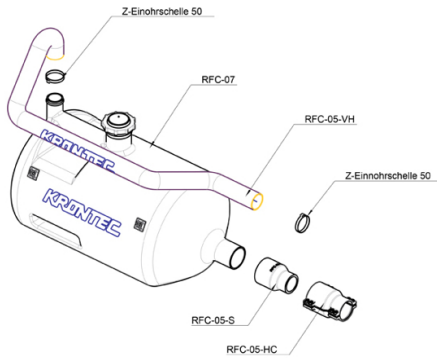

RFC-89 STRAIGHT 0° COUPLING KIT c/wbottle

Brand: **Krontec**

Product Code: **RFC-05**

RFC-89 STRAIGHT 0° COUPLING KIT c/wbottle

This conversion kit contains ALL required parts to allow you to convert your Krontec RFC-88K or RFC-89K coupler to have a straight on the coupler from the bottle and INCLUDES THE BOTTLE.

Refer to image.

Grease and tools for the conversion are NOT included