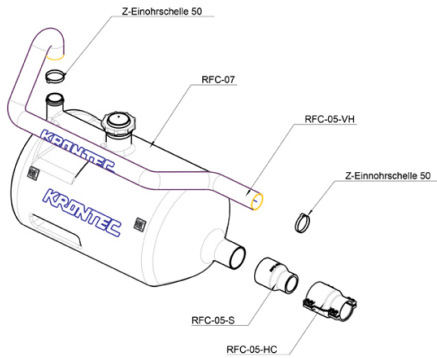

RFC-89 STRAIGHT 0°COUPLING KIT c/wbottle

Brand: **Krontec**

Product Code: **RFC-05**

RFC-89 STRAIGHT 0°COUPLING KIT c/wbottle

This conversion kit contains ALL required parts to allow you to convert your Krontec RFC-88K or RFC-89K coupler to have a straight on the coupler from the bottle and INCLUDES THE BOTTLE.

Refer to image.

Grease and tools for the conversion are NOT included