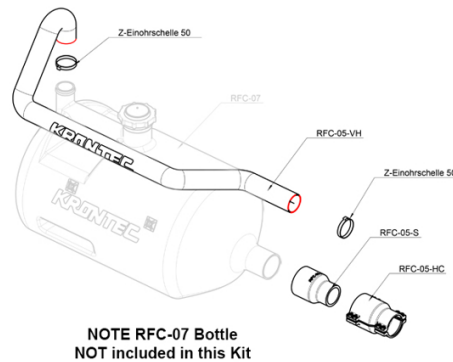

## 0° CONVERSION KIT REFUELLING BOTTLE

Brand: **Krontec**

Product Code: **RFC-05-CONV-KIT**

## 0° CONVERSION KIT REFUELLING BOTTLE

This conversion kit contains ALL required parts to allow you to convert your Krontec RFC-88-K & RFC-89-K or 45° angle bottle to have a 0° "Straight" orientation on the coupler from the bottle.

Used for if you want to convert your 45° angle bottle to use on a Porsche.

Refer to image.

\*Bottle and bottle cap parts, grease and tools for the conversion are NOT included\*