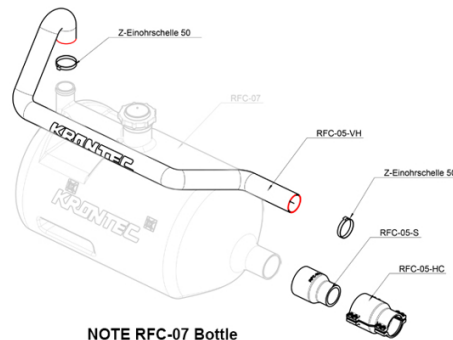

0° CONVERSION KIT REFUELLING BOTTLE

Brand: **Krontec**

Product Code: **RFC-05-CONV-KIT**

**NOTE RFC-07 Bottle
NOT included in this Kit**

0° CONVERSION KIT REFUELLING BOTTLE

This conversion kit contains ALL required parts to allow you to convert your Krontec RFC-88-K & RFC-89-K or 45° angle bottle to have a 0° "Straight" orientation on the coupler from the bottle.

Used for if you want to convert your 45° angle bottle to use on a Porsche.

Refer to image.

Bottle and bottle cap parts, grease and tools for the conversion are NOT included