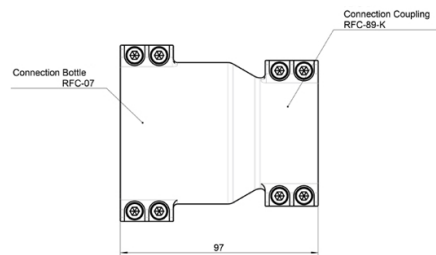

RFC CLAMP 0° (BOTTLE COUPLING)

Brand: **Krontec**

Product Code: **RFC-05-HC**

RFC CLAMP 0° (BOTTLE COUPLING)

This is the Straight hose clamp/coupling set used on the RFC-89-K-FL-0 straight Krontec refuelling bottle and all straight variants, as used on Porsche etc..

This part includes the screws and the spacers.

Refer to image.

Attachments

[RFC-05-HC Installation Instructions](#)