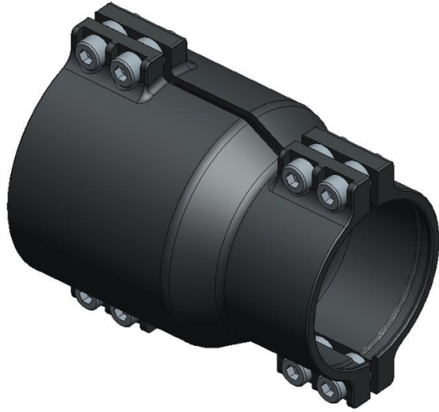

RFC CLAMP 0° (BOTTLE COUPLING)

Brand: **Krontec**

Product Code: **RFC-05-HC**

RFC CLAMP 0° (BOTTLE COUPLING)

This is the Straight hose clamp/coupling set used on the RFC-89-K-FL-0 straight Krontec refuelling bottle and all straight variants, as used on Porsche etc..

This part includes the screws and the spacers.

Refer to image.

Attachments

[RFC-05-HC Installation Instructions](#)