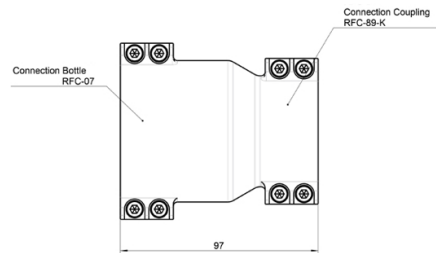

RFC CLAMP 0° (BOTTLE COUPLING)

Brand: **Krontec**

Product Code: **RFC-05-HC**

RFC CLAMP 0° (BOTTLE COUPLING)

This is the Straight hose clamp/coupling set used on the RFC-89-K-FL-0 straight Krontec refuelling bottle and all straight variants, as used on Porsche etc..

This part includes the screws and the spacers.

Refer to image.

Attachments

[RFC-05-HC Installation Instructions](#)