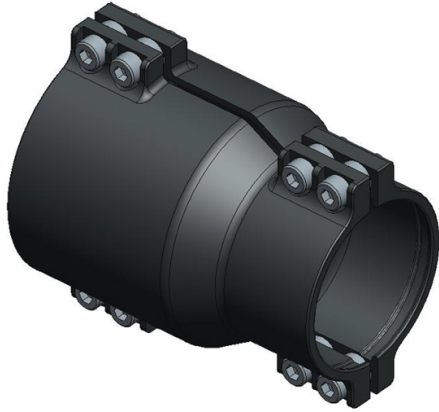

## RFC CLAMP 0° (BOTTLE COUPLING)

Brand: **Krontec**

Product Code: **RFC-05-HC**

## RFC CLAMP 0° (BOTTLE COUPLING)

This is the Straight hose clamp/coupling set used on the RFC-89-K-FL-0 straight Krontec refuelling bottle and all straight variants, as used on Porsche etc..

This part includes the screws and the spacers.