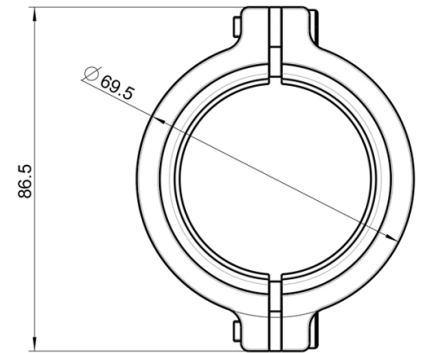

RFC CLAMP 0° (BOTTLE COUPLING)

Brand: **Krontec**

Product Code: **RFC-05-HC**

RFC CLAMP 0° (BOTTLE COUPLING)

This is the Straight hose clamp/coupling set used on the RFC-89-K-FL-0 straight Krontec refuelling bottle and all straight variants, as used on Porsche etc..

This part includes the screws and the spacers.

Refer to image.

Attachments

[RFC-05-HC Installation Instructions](#)