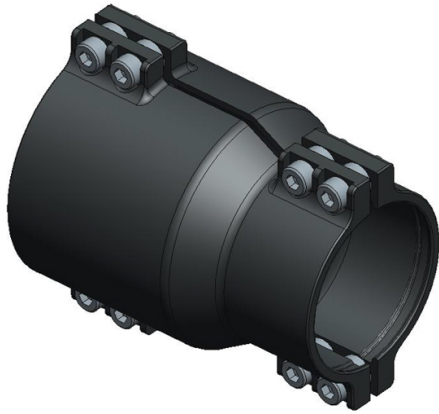

RFC CLAMP 0° (BOTTLE COUPLING)

Brand: **Krontec**

Product Code: **RFC-05-HC**

RFC CLAMP 0° (BOTTLE COUPLING)

This is the Straight hose clamp/coupling set used on the RFC-89-K-FL-0 straight Krontec refuelling bottle and all straight variants, as used on Porsche etc..

This part includes the screws and the spacers.

Refer to image.

Attachments

[RFC-05-HC Installation Instructions](#)