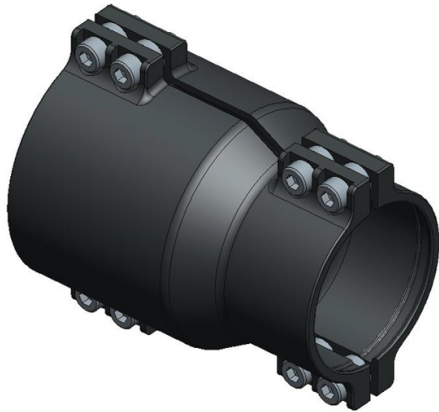

RFC CLAMP 0° (BOTTLE COUPLING)

Brand: **Krontec**

Product Code: **RFC-05-HC**

RFC CLAMP 0° (BOTTLE COUPLING)

This is the Straight hose clamp/coupling set used on the RFC-89-K-FL-0 straight Krontec refuelling bottle and all straight variants, as used on Porsche etc..

This part includes the screws and the spacers.

Refer to image.

Attachments

[RFC-05-HC Installation Instructions](#)