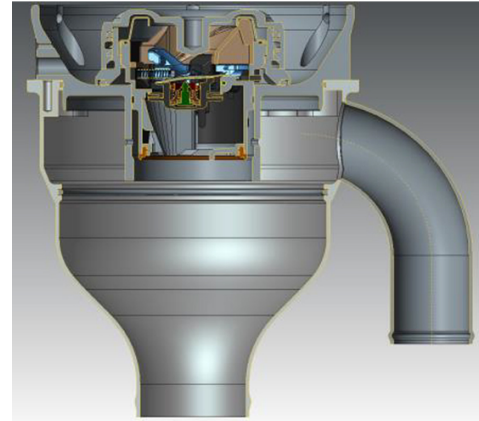

## RFC GERDES VALVE CARSIDE

Brand: **Krontec**

Product Code: **RFC-88-N-GCL**

### RFC GERDES VALVE CARSIDE

This part fits the Krontec RFC series collector on the car and converts the "Nipple" in the car to allow it to accept a standard fuel bowser filling nozzle.

This is a "PLUG and PLAY" part to retro fit the existing part on the car.

#### Attachments

**Krontec RFC-88-N-GCL Gerdes (Capless) valve Retro fit system for use of standard automotive fuel nozzle.**