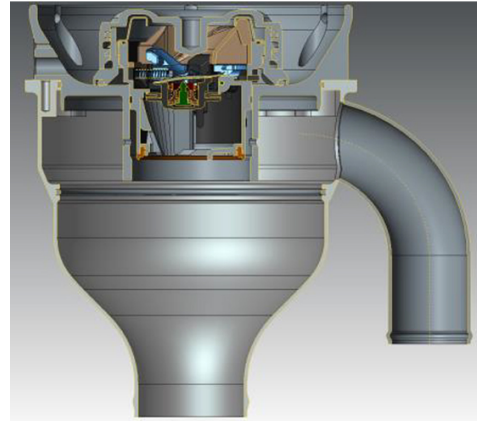

RFC GERDES VALVE CARSIDE

Brand: **Krontec**

Product Code: **RFC-88-N-GCL**

RFC GERDES VALVE CARSIDE

This part fits the Krontec RFC series collector on the car and converts the "Nipple" in the car to allow it to accept a standard fuel bowser filling nozzle.

This is a "PLUG and PLAY" part to retro fit the existing part on the car.

If you have any questions we are here to help to ensure you get the right solution!

Attachments

Krontec RFC-88-N-GCL Gerdes (Capless) valve Retro fit system for use of standard automotive fuel nozzle.