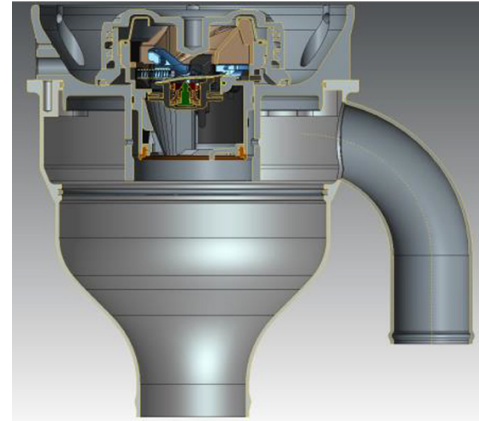

RFC GERDES VALVE CARSIDE

Brand: **Krontec**

Product Code: **RFC-88-N-GCL**

RFC GERDES VALVE CARSIDE

This part fits the Krontec RFC series collector on the car and converts the "Nipple" in the car to allow it to accept a standard fuel bowser filling nozzle.

This is a "PLUG and PLAY" part to retro fit the existing part on the car.

If you have any questions we are here to help to ensure you get the right solution!

Attachments

Krontec RFC-88-N-GCL Gerdes (Capless) valve Retro fit system for use of standard automotive fuel nozzle.