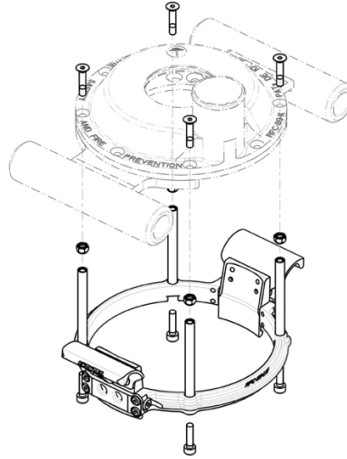

ENDURANCE UPGRADE RFC-88-K & RFC-89-K

Brand: **Krontec**

Product Code: **RFC-89-K-LM-KIT**

ENDURANCE UPGRADE RFC-88-K & RFC-89-K

This is the Upgrade KIT to make the standard RFC-88-K and RFC-89-K refuelling coupler have the feature of the "Endurance" Version whereby it has the "LM" Lock mechanism to aid in the reduction of force required to retain connection when refuelling.

See the video explaining the lock mechanism below.

ALSO Please note this part is used for the "Standard" handle configuration. If you have the "XT" Extended handles on the refuelling coupler, you will need the part# RFC-89-K-LM-XT-KIT, as this part RFC-89-K-LM-KIT is made to suit the Standard handle configuration.

Attachments

[Krontec Lock Mechanism for Standard Handle - ENDURANCE UPGRADE RFC-88-K & RFC-89-K Customer Information](#)
[Krontec RFC-89 Manual 11_22 REV-01](#)