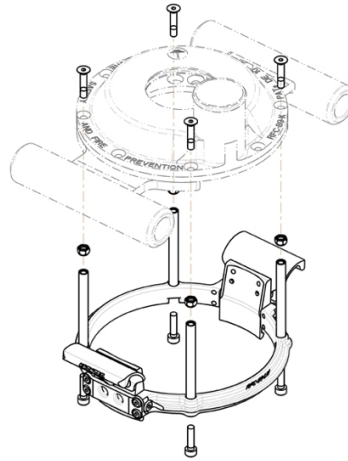

ENDURANCE UPGRADE RFC-88-K & RFC-89-K

Brand: **Krontec**

Product Code: **RFC-89-K-LM-KIT**

ENDURANCE UPGRADE RFC-88-K & RFC-89-K

This is the Upgrade KIT to make the standard RFC-88-K and RFC-89-K refuelling coupler have the feature of the "Endurance" Version whereby it has the "LM" Lock mechanism to aid in the reduction of force required to retain connection when refuelling.

See the video explaining the lock mechanism below.

ALSO Please note this part is used for the "Standard" handle configuration. If you have the "XT" Extended handles on the refuelling coupler, you will need the part# RFC-89-K-LM-XT-KIT, as this part RFC-89-K-LM-KIT is made to suit the Standard handle configuration.

Attachments

[Krontec Lock Mechanism for Standard Handle - ENDURANCE UPGRADE RFC-88-K & RFC-89-K Customer Information](#)
[Krontec RFC-89 Manual 11_22 REV-01](#)